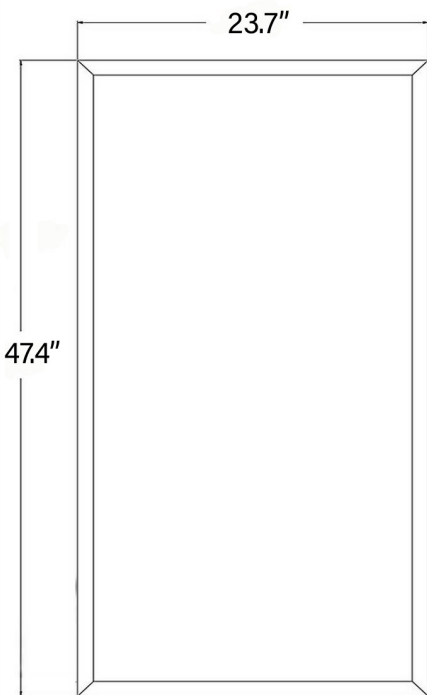

SEE BETTER • FEEL BETTER • FUNCTION BETTER

WalaLight 24

A rectangular 2 foot x 4 foot LED light, the Wala24 provides substantial money-savings and energy-efficiency compared to fluorescent ceiling lights. The 2' x 4' LED lighting system is dimmable to any brightness level and kelvin variable between bright natural daylight (5700 Kelvin) and warm light (2200 Kelvin).

Wala 24™ System

PRODUCT TYPE	Kelvin & dimming variable edge lit low glare LED panel
MANUFACTURER	WalaLight
MODEL NUMBER	W24WH50v3
RATED VOLTAGE	100 -277 VAC, 50/60 Hz
WATTAGE	50W
LUMENS	Up to 4865 lumens
KELVIN	2200 to 5700
LED CHIPSET	240 pcs of 3528 and 3030 Seoul Semiconductor SunLike diodes
POWER FACTOR	0.94
BEAM ANGLE	120 degrees
CRI	>95 daylight >90 warm
LIFESPAN	>90,000 Hours (per L70 report)
DIMMABLE	YES - Kelvin & brightness adjustable
WARRANTY	10 years on panels, 5 years on optional driver / controls
CERTIFICATION	
DIMENSIONS	2'x4' (603mm x 1206mm)
THICKNESS	.47" (12mm) or 1 3/4" with optional junction box
WEIGHT	17.02 lbs (included junction box)
FRAME	Aluminum with White powder coated finish
MOUNTING	Fits in ceiling grid or flush mount kit, or pendant hang (sold separately)
LIGHT GUIDE	PMMA non-yellowing 3mm diamond cut acrylic
PERCENT OF WATTAGE SAVED FROM AVERAGE REPLACEMENT*	Up to 67%