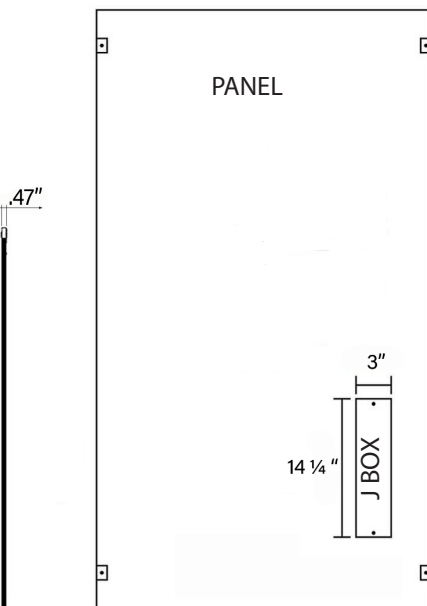

SEE BETTER • FEEL BETTER • FUNCTION BETTER

WalaLight 24

A rectangular 2 foot x 4 foot LED light, the Wala24 provides substantial money-savings and energy-efficiency compared to fluorescent ceiling lights. The 2' x 4' LED lighting system is dimmable to any brightness level and kelvin variable between bright natural daylight (5700 Kelvin) and warm light (2200 Kelvin).

Wala 24™ System

PRODUCT TYPE	Kelvin & dimming variable edge lit low glare LED panel
MANUFACTURER	WalaLight
MODEL NUMBER	W24WH50v3
RATED VOLTAGE	100 -277 VAC, 50/60 Hz
WATTAGE	50W
LUMENS	Up to 4865 lumens
KELVIN	2200 to 5700
LED CHIPSET	240 pcs of 3528 and 3030 Seoul Semiconductor SunLike diodes
POWER FACTOR	0.94
BEAM ANGLE	120 degrees
CRI	>95 daylight >90 warm
LIFESPAN	>90,000 Hours (per L70 report)
DIMMABLE	YES - Kelvin & brightness adjustable
WARRANTY	10 years on panels, 5 years on optional driver / controls
CERTIFICATION	
DIMENSIONS	2'x4' (603mm x 1206mm)
THICKNESS	.47" (12mm) or 1 3/4" with optional junction box
WEIGHT	17.02 lbs (included junction box)
FRAME	Aluminum with White powder coated finish
MOUNTING	Fits in ceiling grid or flush mount kit, or pendant hang (sold separately)
LIGHT GUIDE	PMMA non-yellowing 3mm diamond cut acrylic
PERCENT OF WATTAGE SAVED FROM AVERAGE REPLACEMENT*	Up to 67%